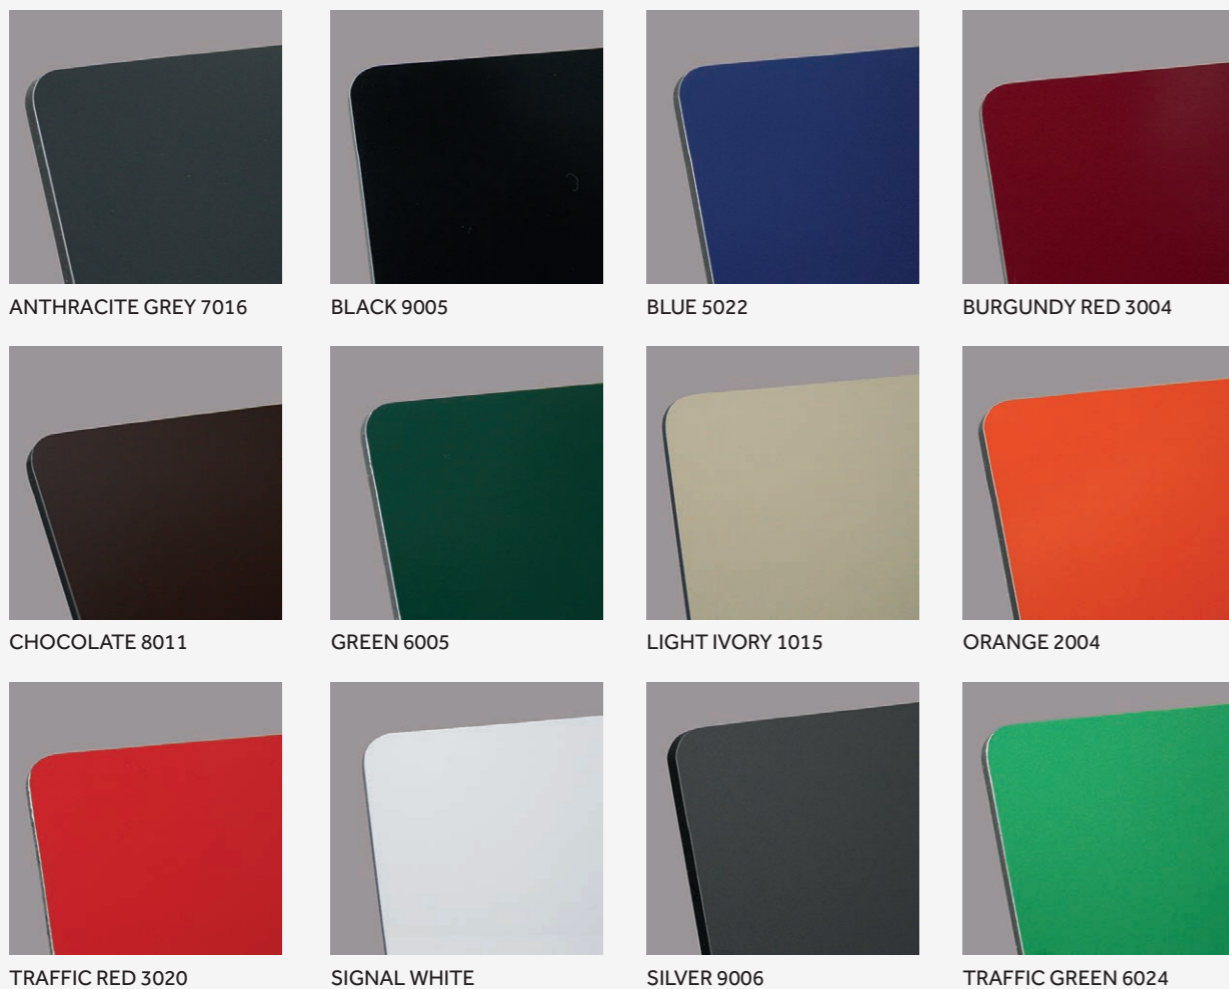

PERSPEX® METALLICS

Our selection of Perspex® Metallic colours offer alternatives to metal with the fabrication benefits of cast acrylic. Please contact your local branch for stock availability. Standard sheet size 2030 x 1540 3mm.

ALUMINIUM 9870

ANTIQUÉ GOLD 9625

GOLD 9918

PEARL 9809

TITANIUM 9874

COPPER 9627

THERE'S MORE

We stock a large range of alternative coloured materials to create stunning vibrant projects.

ALUPANEL® ALUMINIUM COMPOSITE

Manufactured in the UK's only Aluminium Composite factory, Alupanel® provides a versatile solution for signage and display projects. Consisting of a polyethylene core and aluminium skin, this rigid substrate provides the perfect background for any print job. Alupanel® is stocked in a wide range of colours with a dual sided gloss/matt finish for versatile display options.

Alupanel colours are available in a 3mm thickness and sheet sizes 2440mm x 1200mm & 3050mm x 1500mm.

ALUPANEL® COLOURS

TRAFFIC GREY 7042 ULTRAMARINE BLUE 5002 YELLOW 1023

ALUPANEL® BRUSHED METAL

BRUSHED ALUMINIUM BRUSHED BLACK BRUSHED BRONZE BRUSHED COPPER