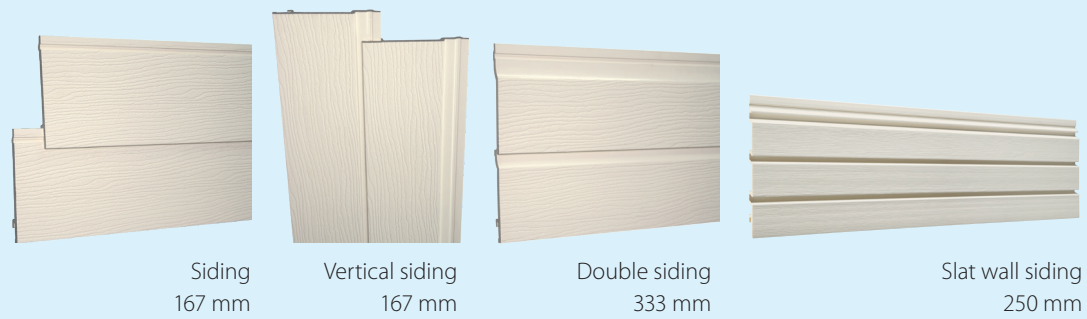

3 Models of siding with a large embossing are available, all in a 5m length:

- **siding 167 mm:** this overlapping model guarantees a natural look of your facade
- **vertical siding 167 mm:** this siding can be installed either horizontally or vertically
- **double siding 333 mm:** a double model for an even faster installation

COLOUR

	Part no.	Colour	Length
Siding 167 mm	523167	90 (RAL 9010)	5 m
Vertical siding 167 mm	524167	91 (RAL 9001)	
Double siding 333 mm	523333	92 (RAL 1015)	
		93 (RAL 7035)	
		94 (Camel)	
		95 (RAL 7016)	
		96 (RAL 7039)	
		99 (RAL 7031)	

	Part no.	Colour	Length	Drawing
Two-part edge trim	524150	90, 91, 92, 93, 94, 95	5m	
Two-part lacquered aluminium edge trim	524160	91, 92, 93, 94, 95, 96, 99	5m	
Starter trim	524200	White	5 m	
Ventilation profile	524250	Black	2,5 m	
Joiner profile	524300	90, 91, 92, 93, 94, 95	5 m	
Standard joiner piece (double)	524350	90, 91, 92, 93, 94, 95, 96, 99		
Invisible joiner piece (double)	524351	90, 91, 92, 93, 94, 95, 96, 99		
Standard joiner piece (single)	524360	90, 91, 92, 93, 94, 95, 96, 99		
Invisible joiner piece (single)	524361	90, 91, 92, 93, 94, 95, 96, 99		
Invisible joiner piece (vertical siding)	524362	90, 91, 92, 93, 94, 95, 96, 99		
Two-part internal-external corner	524450	90, 91, 92, 93, 94, 95	5 m	
Two-part lacquered aluminium internal-external corner	524460	91, 92, 93, 94, 95, 96, 99	5 m	
Corner profile	524500	90, 91, 92, 93, 94, 95	5 m	
Lacquered aluminium corner profile	524560	90, 91, 92, 93, 94, 95, 96, 99	5 m	

PROFILE TYPES

Siding 167 mm

Vertical siding 167 mm

Double siding 333 mm

Slat wall siding 250 mm

DURASID® is a complete cladding system that can be used for new buildings and renovation : ideal to be used in housing, static park homes and industrial buildings. The core is made out of cellular PVC-U with a coextruded top layer.

The system is an aesthetic alternative to traditional claddings.

The benefits of these external claddings are:

- little maintenance
- easy installation
- very durable
- impact resistant
- insulating function
- available in different finishing and colours
- natural look

Please always check that the use of the Durasid® cladding conforms to the prescribed standards and the applicable building and fire regulations.

DURASID® URBAN

The Urban façade cladding, with a slightly structured top layer, creates a sleek yet warm look. This collection fits perfectly with a contemporary, architectural style.

- **Siding 167 mm:** This siding can be installed either horizontally or vertically.

COLOUR

	Part no.	Colour	Length
Vertical/horizontal siding 167 mm	524167U	91 (RAL 9001) 92 (RAL 1015) 93 (RAL 7035) 95 (RAL 7016) 96 (RAL 7039)	5 m

	Part no.	Colour	Length	Drawing
Two-part edge trim	524150	91, 92, 93, 95	5m	
Two-part lacquered aluminium edge trim	524160	91, 92, 93, 95, 96	5m	
Starter trim	524200	White	5 m	
Ventilation profile	524250	Black	2,5 m	
Invisible joiner piece (vertical siding)	524362	91, 92, 93, 95, 96		
Two-part internal-external corner	524450	91, 92, 93, 95	5 m	
Two-part lacquered aluminium internal-external corner	524460	91, 92, 93, 95, 96	5 m	
Corner profile	524500	91, 92, 93, 95	5 m	
Lacquered aluminium corner profile	524560	91, 92, 93, 95, 96	5 m	

DURASID® ELEGANCE

The result of using a narrow embossing on the cellular boards with a horizontal slat wall siding gives a very elegant cladding system.

- **slat wall siding 250 mm:** a horizontal model with a narrow slat wall structure

COLOUR

	Part no.	Colour	Length
Slat wall siding 250 mm	523250	91 (RAL 9001) 92 (RAL 1015) 93 (RAL 7035) 94 (Camel) 96 (RAL 7039)	5 m

	Part no.	Colour	Length	Drawing
Two-part lacquered aluminium edge trim	524160	91,92,93,94,96	5m	
Starter trim	524200	White	5 m	
Ventilation profile	524250	Black	2,5 m	
Invisible joiner piece	524380	91,92,93,94,96		
Two-part lacquered aluminium internal-external corner	524460	91,92,93,94,96	5 m	
Lacquered aluminium corner profile	524560	91,92,93,94,96	5 m	

DURASID® NATURAL

The result of using a specific technology on the narrow embossed surface of the cellular boards gives a cladding system with a very true-to-nature effect.

- **siding 167 mm:** this overlapping model guarantees a natural look of your facade

COLOUR

	Part no.	Colour	Length
Siding 167 mm	523167	Silver (SV) Cedar (CD) Graphite (GP) Olive (OV) Walnut (WL)	5 m