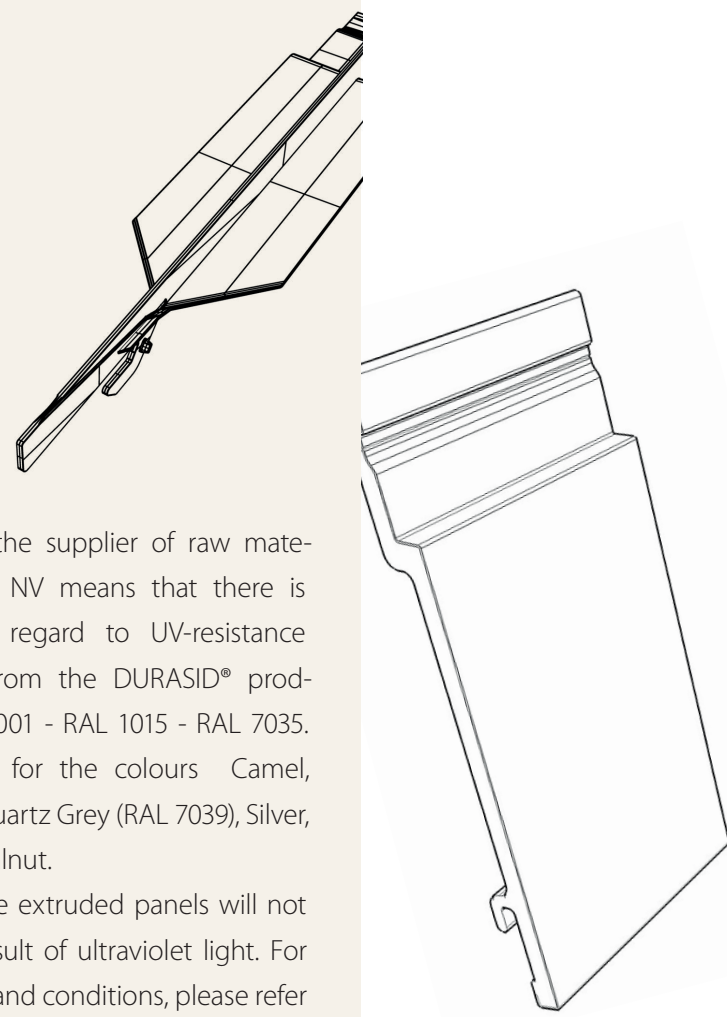

Guarantee

The official guarantee that the supplier of raw materials has given to Plastivan NV means that there is a 10-year guarantee with regard to UV-resistance for the following colours from the DURASID® product range: RAL 9010 - RAL 9001 - RAL 1015 - RAL 7035. A 5-year guarantee applies for the colours Camel, Anthracite Grey (RAL 7016), Quartz Grey (RAL 7039), Silver, Cedar, Graphite, Olive and Walnut. This guarantee states that the extruded panels will not discolour excessively as a result of ultraviolet light. For more information and terms and conditions, please refer to www.durasid.com