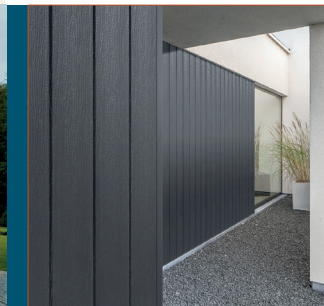

Guarantee

The official guarantee that the supplier of raw materials has given to Plastivan NV means that there is a 10-year guarantee with regard to UV-resistance for the following colours from the DURASID® product range: RAL 9010 - RAL 9001 - RAL 1015 - RAL 7035. A 5-year guarantee applies for the colours Camel, Anthracite Grey (RAL 7016), Quartz Grey (RAL 7039), Silver, Cedar, Graphite, Olive and Walnut. This guarantee states that the extruded panels will not discolour excessively as a result of ultraviolet light. For more information and terms and conditions, please refer to www.durasid.com