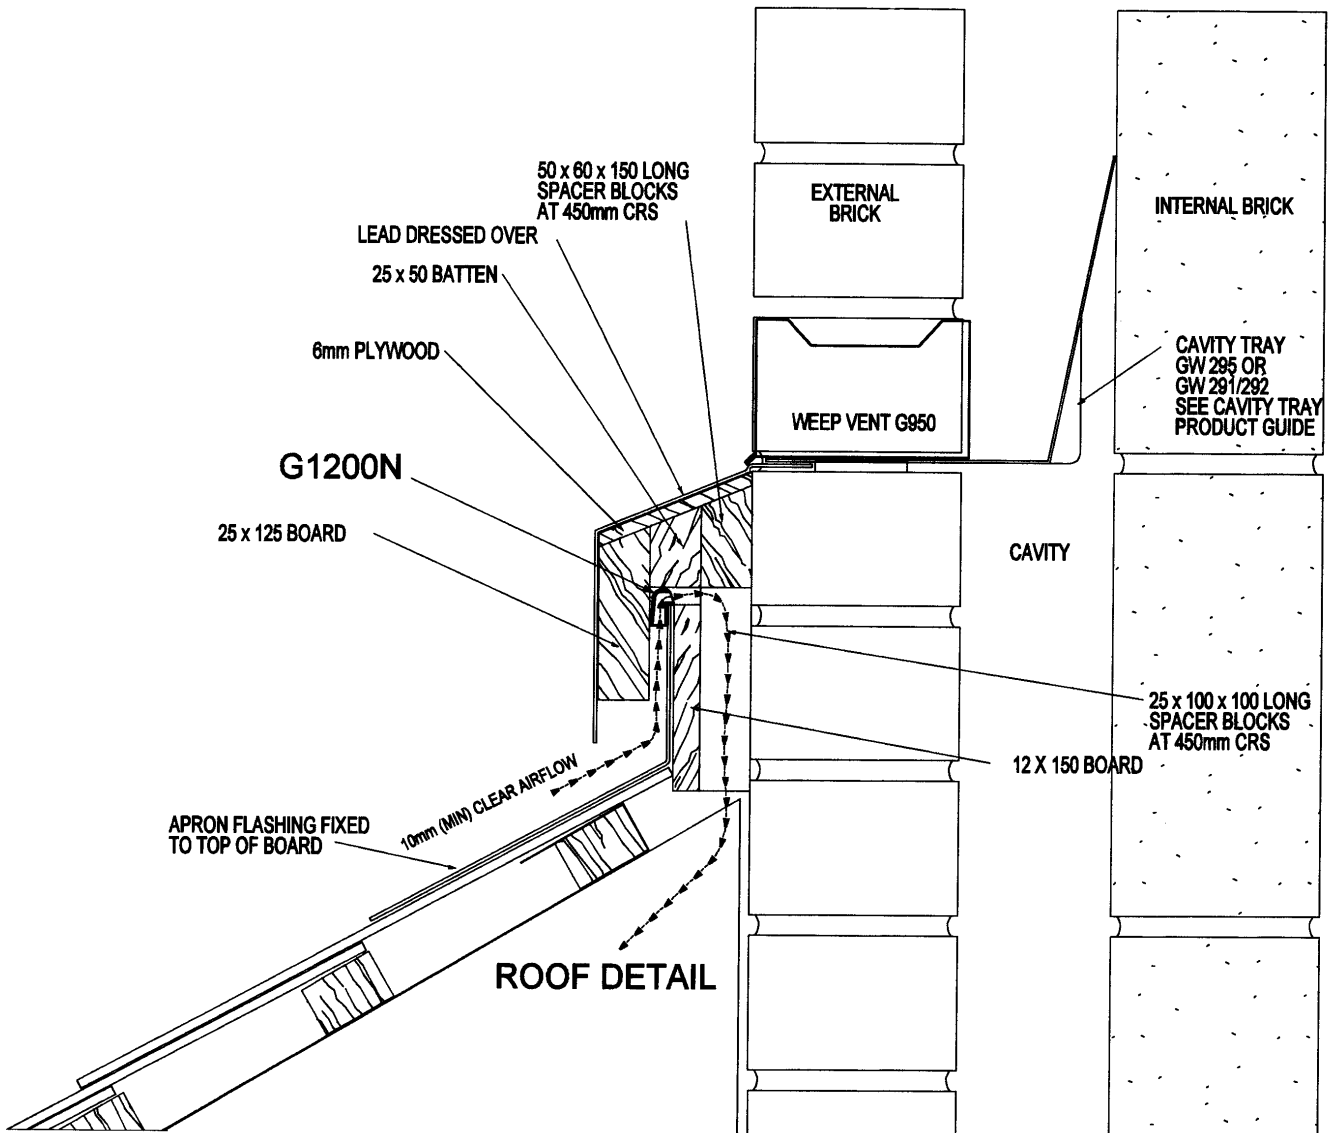

OVER FASCIA VENTILATOR FITTED IN MONO PITCH ROOF DEATIL

CODE **G1200N**

Description:

The G1200N Over Fascia Ventilator can be fitted in a mono roof abutment detail to give 10mm²/M of high level ventilation when fitted as shown below.